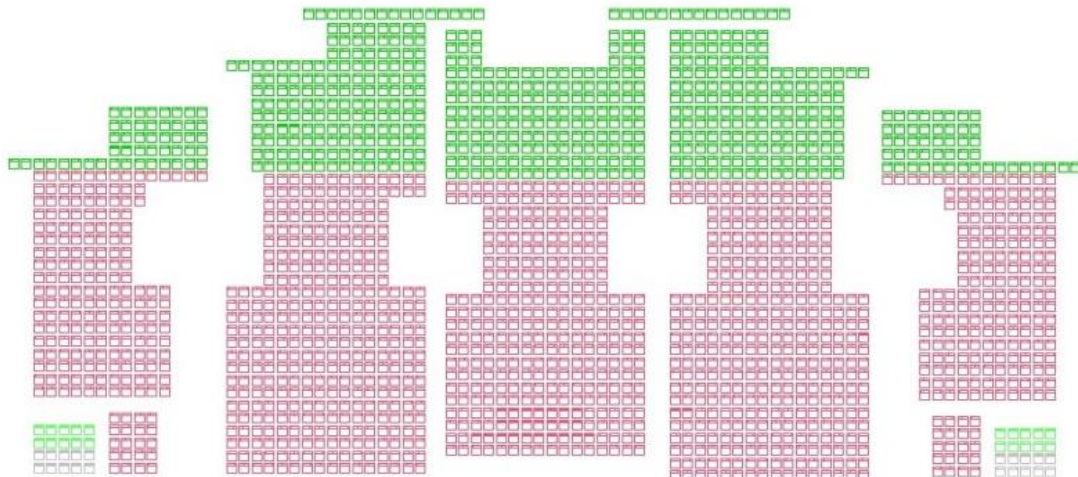

MUSIKHALL – SPECTACLE/CONCERT ASSIS & DEBOUT

GRADIN de FACE

PARTERRE - LIBRE

SCENE