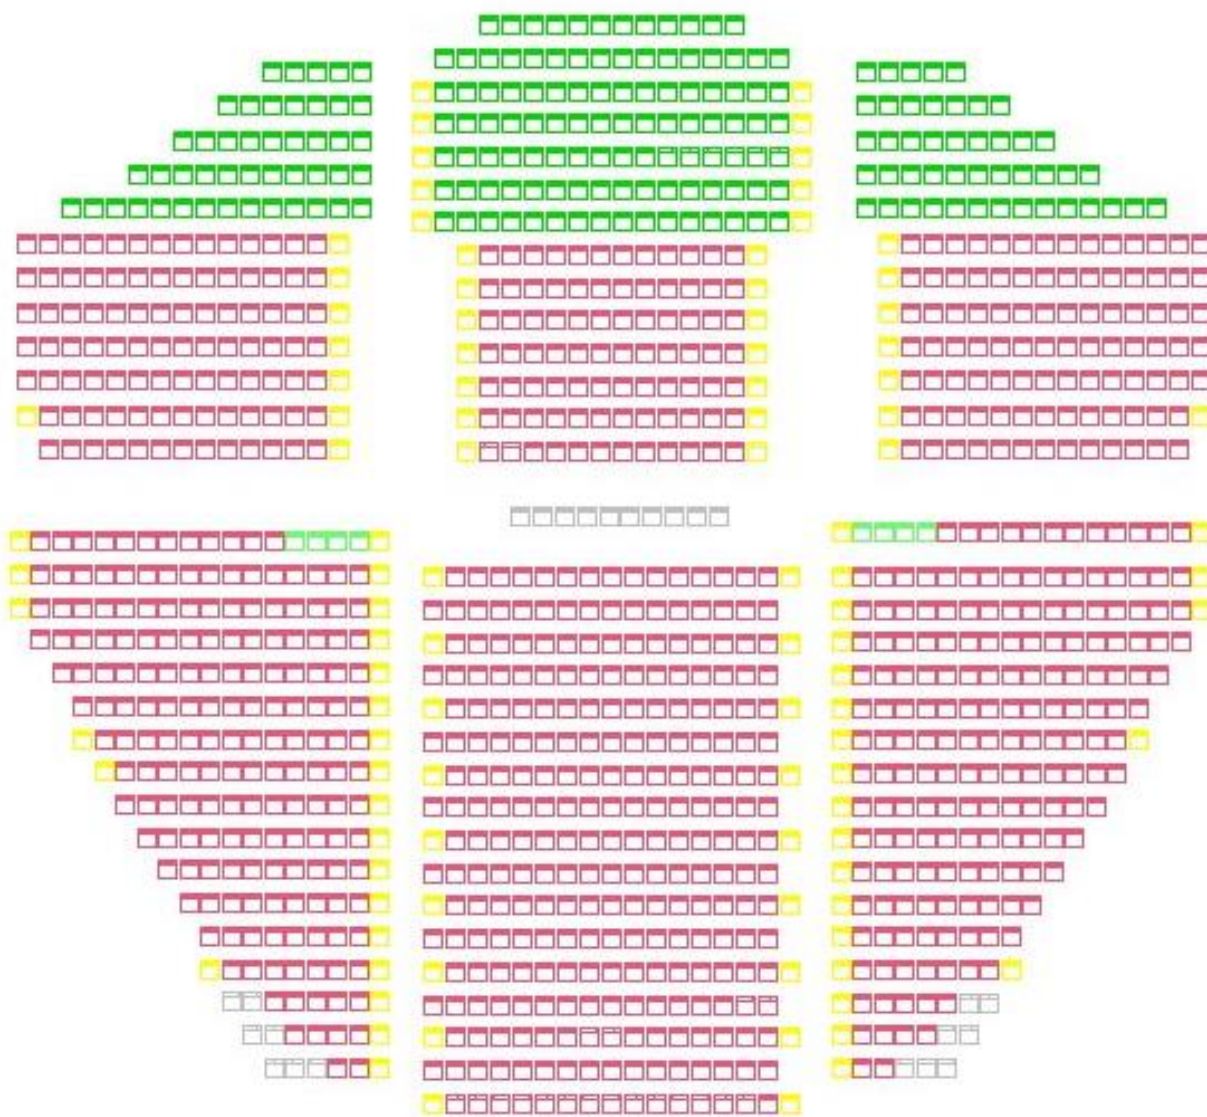

CENTRE DE CONGRÈS – SPECTACLE/CONCERT ASSIS

SCENE